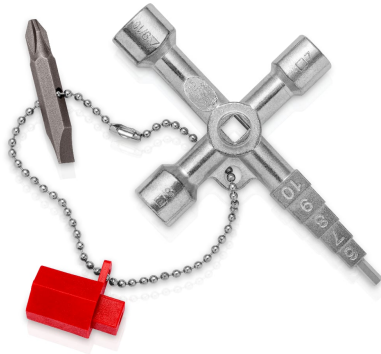

### Profi-Key

For all standard shut-off systems

- Key for heating, air conditioning, plumbing and building technology, e.g. for door and window handles or for radiator-bleeding
- With grub screw (3 mm) for mounting and removing door and window handles
- For 5 different locking systems
- With reversible bit: 1.0 x 7 mm slot and PH2 cross slot
- With adapter for 1/4" bits chained to key
- Total length: 89 mm

#### General

Article No.	00 11 04
EAN	4003773048954
Weight	86 g
Dimensions	89 x 85 x 15 mm
REACH compliant	does not contain SVHC
RoHS compliant	not applicable

#### Technical details

Capacity square	5.0 / 7.0 / 8.0 mm
Capacity triangular	9.0 – 10.0 mm
Step-wise square / driving square	6 – 10 mm
Grub screw (external hexagon)	3 mm
Bit	PH2 / slotted 1x7

*Technical changes and errors excepted*