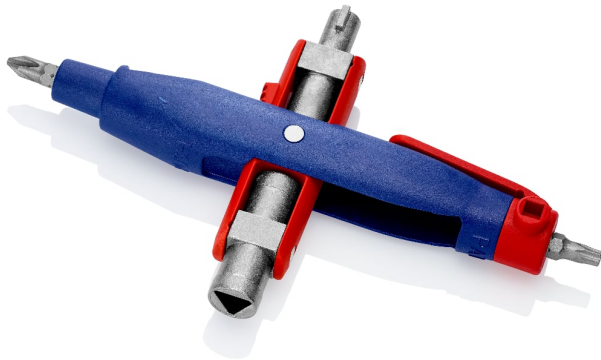

Product Information

00 11 07

Pen-Style Control Cabinet Key

For all standard cabinets and shut-off systems

- Easy to carry pen-style control cabinet key with fastening clip
- For control cabinets and shut-off systems in the supply of gas, water and electricity
- For 4 different locking systems
- Mit 2 Wendebits: Kreuzschlitz PH / Schlitz 7,0 x 1,2 mm und TX20 / TX25
- With bit adapter for 1/4" bits with magnet
- Total length: 145 mm

General

Article No.	00 11 07
EAN	4003773063018
Weight	95 g
Dimensions	145 x 110 x 40 mm
REACH compliant	does not contain SVHC
RoHS compliant	not applicable

Technical details

Capacity square	5.0 / 6.0 / 8.0 mm
Capacity triangular	9.0 mm
Bit	PH2 / slotted 1.2x7 TX20 / TC25