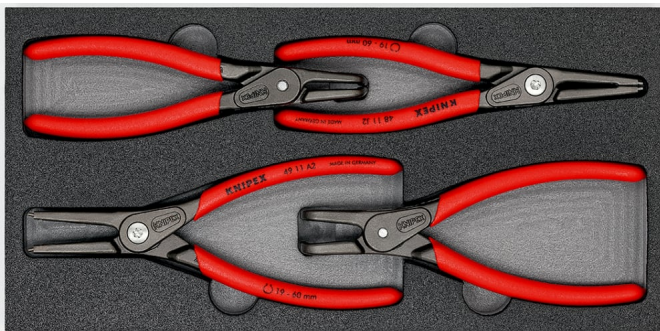

Product Information

00 20 01 V09

Set of pliers

In a foam tray

4 parts

- In a foam tray for workbenches and tool trolleys
- Clearly organised storage of tools
- Precisely-sized recesses for holding the pliers
- Foam tray dimensions (W x H x D): 335 x 165 x 33 mm
- Material: two colour, closed pore foam
- Four precision circlip pliers in a foam tray

General

Article No.	00 20 01 V09
EAN	4003773073291
Weight	820 g
Dimensions	175 x 40 mm
REACH compliant	does not contain SVHC
RoHS compliant	not applicable

Technical changes and errors excepted