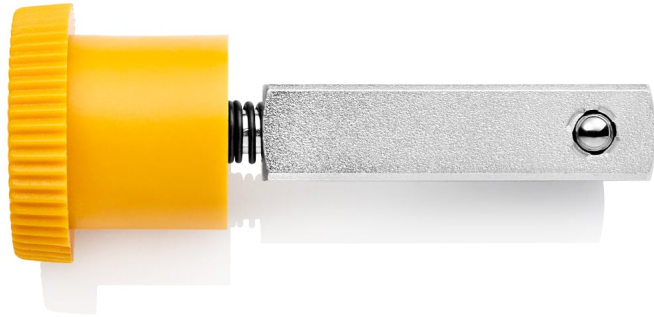

## Product Information

**98 33 99**

**Square drive 3/8"**

*Technical changes and errors excepted*