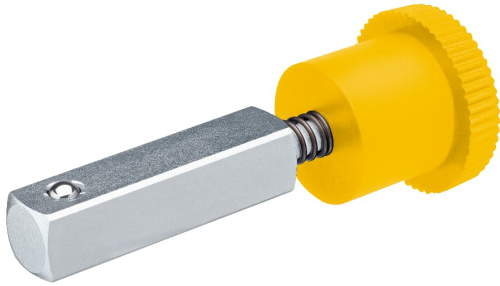

Product Information

98 43 99

Square drive 1/2"

Technical changes and errors excepted